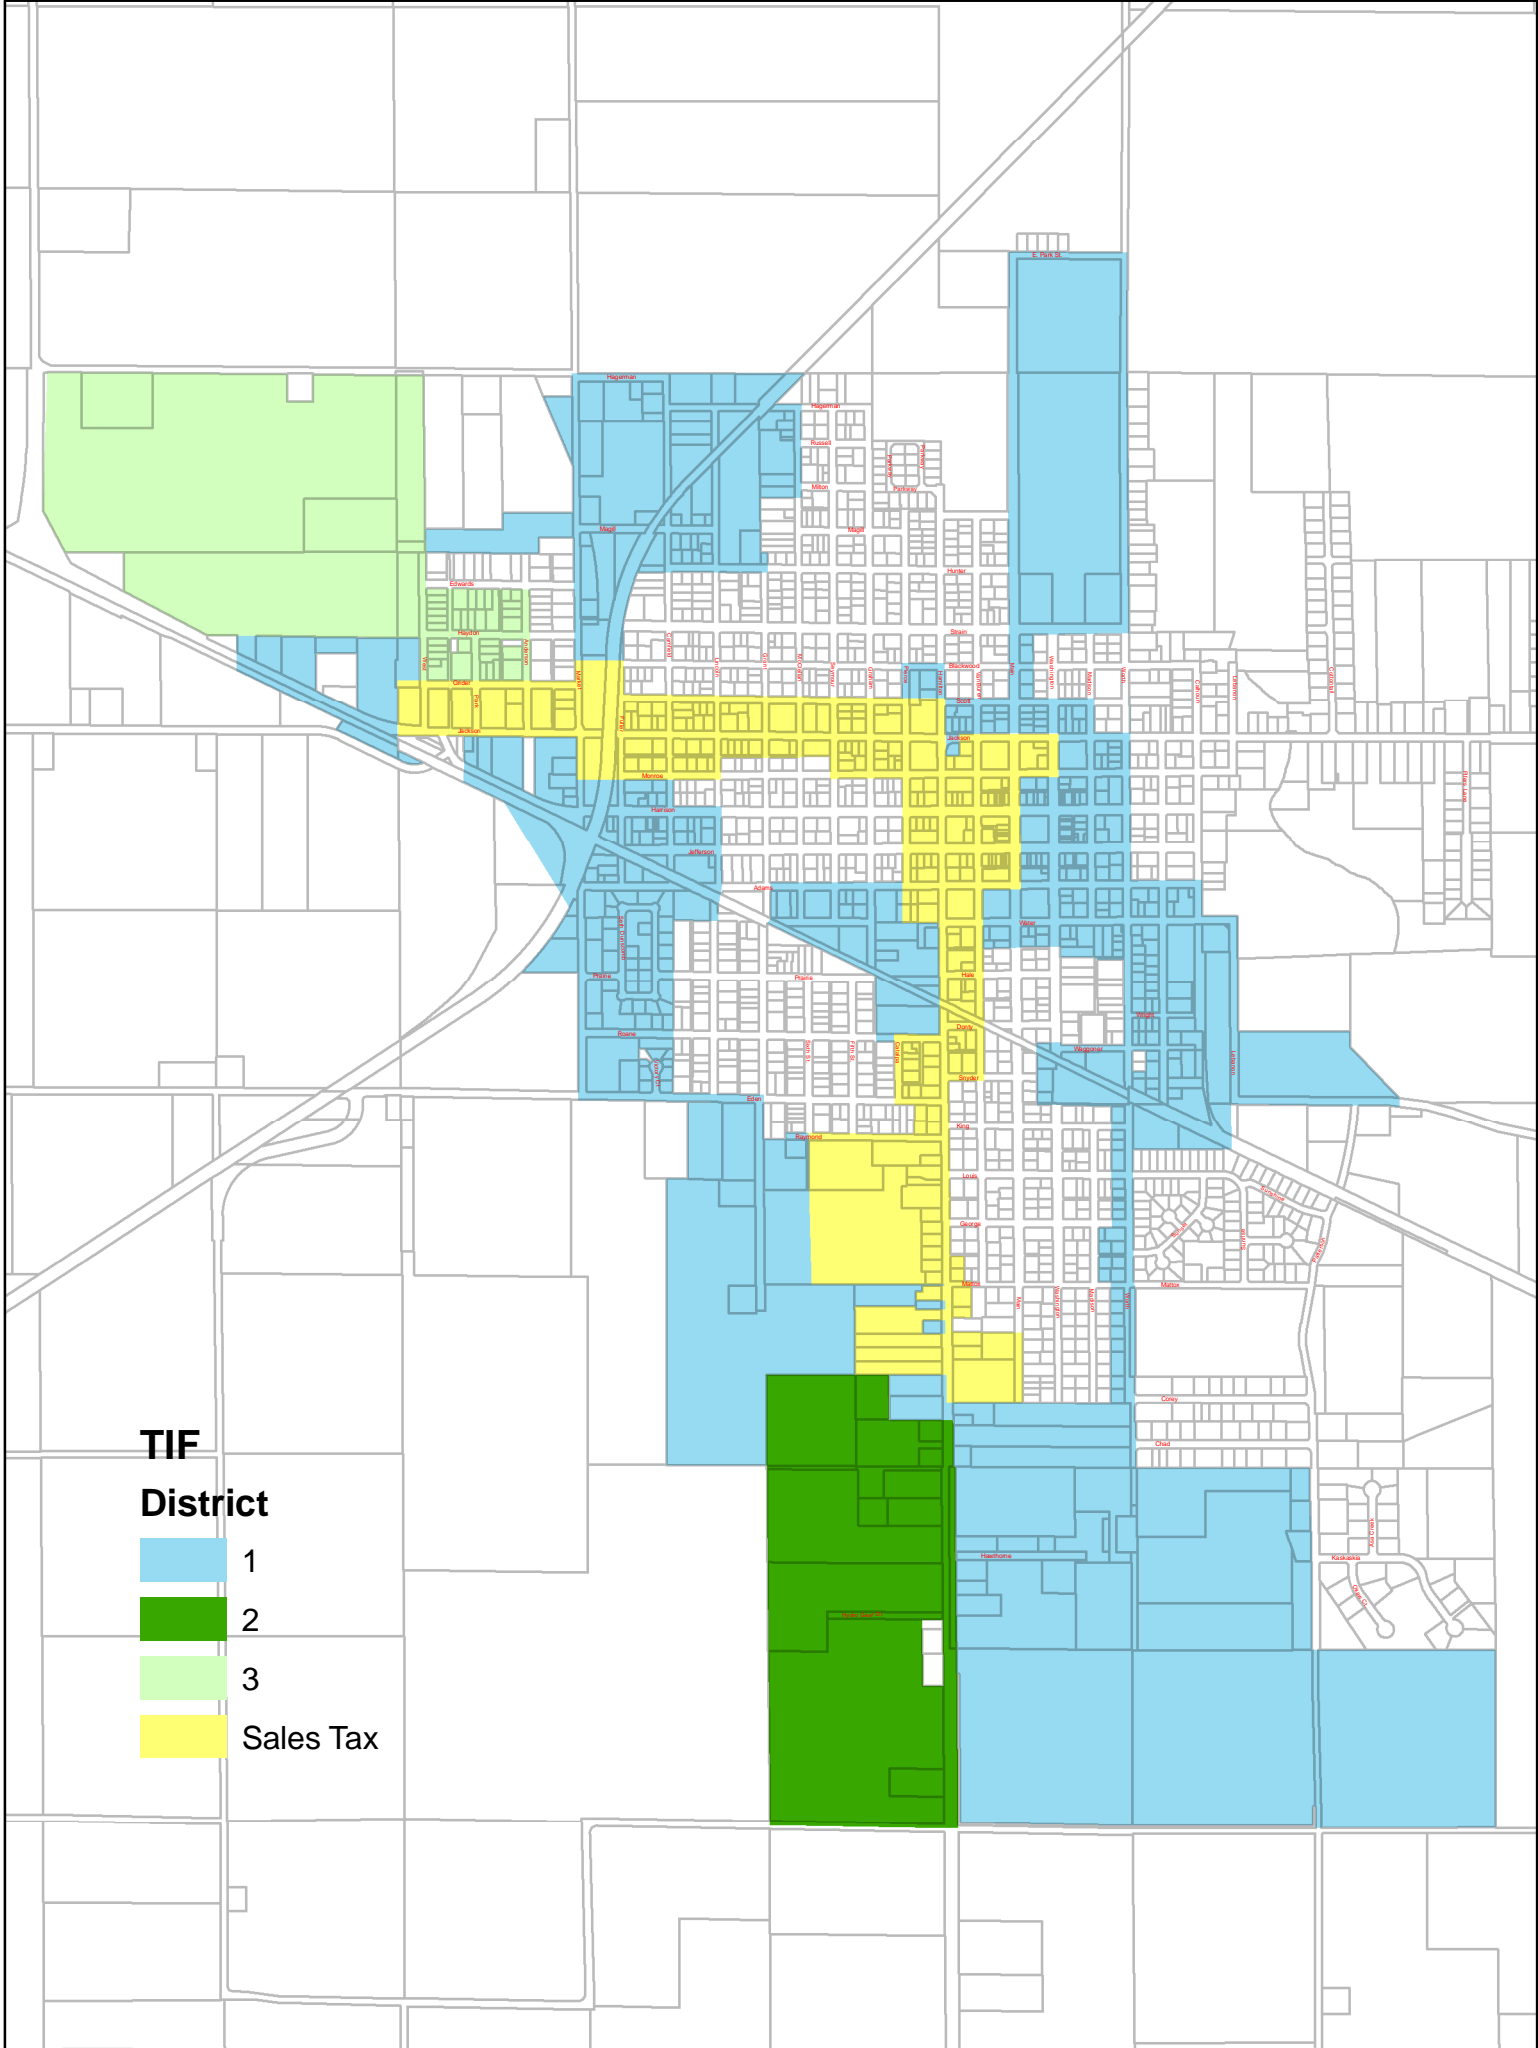

# City of Sullivan, Illinois TIF District Map

City of Sullivan

Geographic Information Systems